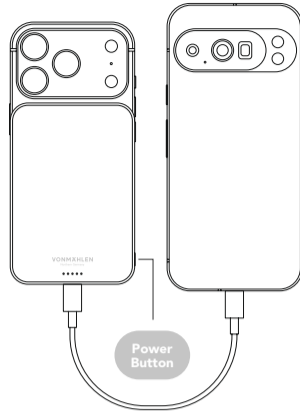

## Application

**Charging**  
the magnetic power bank

Please use a power adapter above 20W

**Charging**  
the phone via USB-C cable

For example USB-C to USB-C cable

**Dual Charging**

Charge the iPhone wirelessly while powering another phone via USB-C.

**Instruction**

Simultaneous charging via wireless charging and USB-C is possible. First, place the Evergreen Mag onto a MagSafe-compatible smartphone, then connect the device you would like to charge simultaneously to the power bank using a USB-C cable. USB-C may be automatically prioritized, temporarily disabling wireless charging. To reactivate wireless charging, press the power button on the power bank while USB-C charging continues.

## Wireless Charging

Place your phone on the inductive charging surface.

Magnetic Alignment

**LED Status** Wireless charging indicator

✧ ● ● ● ● The blue LED lights up permanently when the power bank is charging via induction.