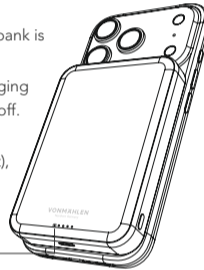

LED Status Wireless charging indicator

✧ ● ● ● ● The blue LED lights up permanently when the power bank is charging via induction.

After disconnecting from the phone, the wireless charging indicator flashes slowly for 10 seconds and then turns off.

Foreign Object Detection:

The wireless charging indicator light flashes (blue light), and the flashing interval is 0.5s/time. Flash 10 times.

Wireless charging indicator (blue) **LED Status**