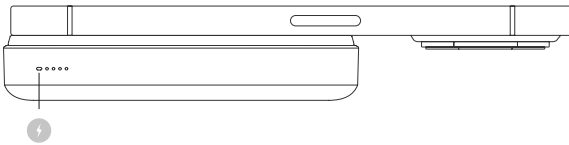

Inductive Charging

⚡ Place your phone on the inductive charging surface.

⚡ Place your Apple Watch on the inductive charging surface.

Magnetic Alignment

LED States

⚡ 0%-25% 25%-50% 50%-75% 75%-100%

○ ● ● ● ● ○ ● ● ● ● ○ ● ● ● ● ○ ● ● ● ●

⚡ ● ● ● ● The long LED flashes slowly as soon as the powerbank is charging or discharging via induction.

Tech Specs

Battery Type	Integrated Rechargeable Lithium Polymer Battery
Battery Capacity	10,000mAh / 3.85V
Protection	Over-Voltage Protection, Over-Current Protection, Over-Temperature Protection, Short-Circuit Protection, Foreign Object Detection
Input/Output USB-C	5V=3A, 9V=2.22A, 12V=1.67A
Output USB-A	5V=4.5A, 4.5V=5A, 5V=3A, 9V=2A, 12V=1.5A
Output Wireless Chargers	5W / 7.5W / 10W / 15W, Watch Charger: 3W (Max.)
Product Size	L 110 × W 70 × H 36.4mm
Cable Length	60cm
Weight	374g