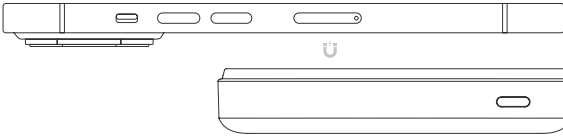

Inductive Charging

⚡ Place your phone on the inductive charging surface.

⚡ Place your Apple Watch on the inductive charging surface.

Magnetic Alignment

LED States

⚡ 0%-25% 25%-50% 50%-75% 75%-100%

○ ● ● ● ● ○ ● ● ● ● ○ ● ● ● ● ○ ● ● ● ●

⚡ ● ● ● ● The long LED flashes slowly as soon as the powerbank is charging or discharging via induction.

Tech Specs

Battery Type	Integrated Rechargeable Lithium Polymer Battery
Battery Capacity	10,000mAh / 3.85V
Protection	Over-Voltage Protection, Over-Current Protection, Over-Temperature Protection, Short-Circuit Protection, Foreign Object Detection
Input/Output USB-C	5V=3A, 9V=2.22A, 12V=1.67A
Output USB-A	5V=4.5A, 4.5V=5A, 5V=3A, 9V=2A, 12V=1.5A
Output Wireless Chargers	5W / 7.5W / 10W / 15W, Watch Charger: 3W (Max.)
Product Size	L 110 × W 70 × H 36.4mm
Cable Length	60cm
Weight	374g