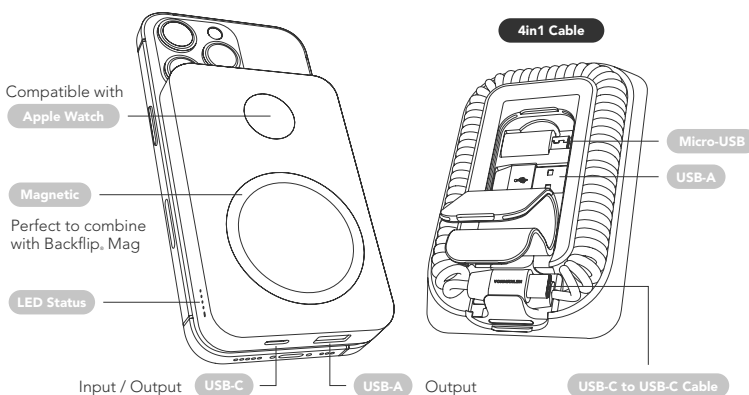

QUICK-START GUIDE

allroundo_® pro

What's in the Box

Functions

Wireless Charging Powerbank

Scan the QR-code for more product information or for other languages.

Application

Magnetic

Perfect to combine with Backflip. Mag

Optional

The **universal magnetic sticker*** for all phones without MagSafe.

*Our universal sticker is designed to be compatible with a wide range of models including Samsung, Google, LG, Sony, Xiaomi, Oppo and other phones.

Inductive Charging

⚡ Place your phone on the inductive charging surface.

⚡ Place your Apple Watch on the inductive charging surface.

Magnetic Alignment

LED States

⚡ 0%-25% 25%-50% 50%-75% 75%-100%

○ ● ● ● ● ○ ● ● ● ● ○ ● ● ● ● ○ ● ● ● ●

⚡ ● ● ● ● The long LED flashes slowly as soon as the powerbank is charging or discharging via induction.

Tech Specs

Battery Type	Integrated Rechargeable Lithium Polymer Battery
Battery Capacity	10,000mAh / 3.85V
Protection	Over-Voltage Protection, Over-Current Protection, Over-Temperature Protection, Short-Circuit Protection, Foreign Object Detection
Input/Output USB-C	5V=3A, 9V=2.22A, 12V=1.67A
Output USB-A	5V=4.5A, 4.5V=5A, 5V=3A, 9V=2A, 12V=1.5A
Output Wireless Chargers	5W / 7.5W / 10W / 15W, Watch Charger: 3W (Max.)
Product Size	L 110 × W 70 × H 36.4mm
Cable Length	60cm
Weight	374g