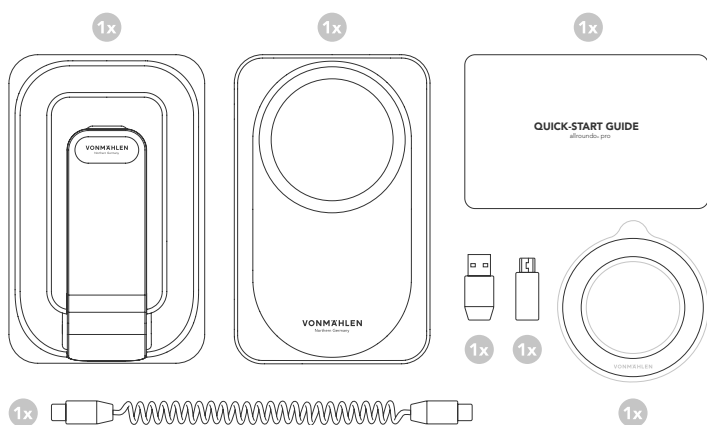

QUICK-START GUIDE

allroundo_® pro

What's in the Box

Functions

Wireless Charging Powerbank

Scan the QR-code for more product information or for other languages.

Application

Magnetic

Inductive Charging

⚡ Place your phone on the inductive charging surface.

⚡ Place your Apple Watch on the inductive charging surface.

Magnetic Alignment

LED States

⚡ 0%-25% 25%-50% 50%-75% 75%-100%

○ ● ● ● ● ○ ● ● ● ● ○ ● ● ● ● ○ ● ● ● ●

⚡ ● ● ● ● The long LED flashes slowly as soon as the powerbank is charging or discharging via induction.

Tech Specs

Battery Type	Integrated Rechargeable Lithium Polymer Battery
Battery Capacity	10,000mAh / 3.85V
Protection	Over-Voltage Protection, Over-Current Protection, Over-Temperature Protection, Short-Circuit Protection, Foreign Object Detection
Input/Output USB-C	5V=3A, 9V=2.22A, 12V=1.67A
Output USB-A	5V=4.5A, 4.5V=5A, 5V=3A, 9V=2A, 12V=1.5A
Output Wireless Chargers	5W / 7.5W / 10W / 15W, Watch Charger: 3W (Max.)
Product Size	L 110 × W 70 × H 36.4mm
Cable Length	60cm
Weight	374g