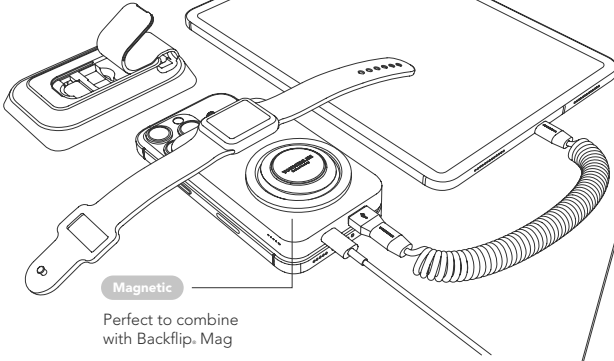

QUICK-START GUIDE

allroundo_® pro

What's in the Box

Functions

Wireless Charging Powerbank

Scan the QR-code for more product information or for other languages.

Application

Magnetic

Perfect to combine with Backflip. Mag

Optional

The **universal magnetic sticker*** for all phones without MagSafe.

*Our universal sticker is designed to be compatible with a wide range of models including Samsung, Google, LG, Sony, Xiaomi, Oppo and other phones.

Inductive Charging

⚡ Place your phone on the inductive charging surface.

⚡ Place your Apple Watch on the inductive charging surface.

Magnetic Alignment

LED States

⚡ 0%-25% 25%-50% 50%-75% 75%-100%

○ ● ● ● ● ○ ● ● ● ● ○ ● ● ● ● ○ ● ● ● ●

⚡ ● ● ● ● The long LED flashes slowly as soon as the powerbank is charging or discharging via induction.

Tech Specs

Battery Type	Integrated Rechargeable Lithium Polymer Battery
Battery Capacity	10,000mAh / 3.85V
Protection	Over-Voltage Protection, Over-Current Protection, Over-Temperature Protection, Short-Circuit Protection, Foreign Object Detection
Input/Output USB-C	5V=3A, 9V=2.22A, 12V=1.67A
Output USB-A	5V=4.5A, 4.5V=5A, 5V=3A, 9V=2A, 12V=1.5A
Output Wireless Chargers	5W / 7.5W / 10W / 15W, Watch Charger: 3W (Max.)
Product Size	L 110 × W 70 × H 36.4mm
Cable Length	60cm
Weight	374g