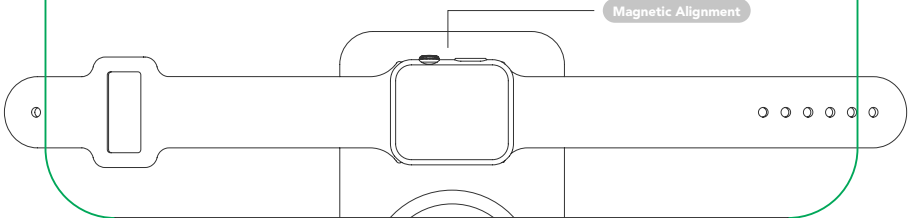

Perfect to combine with Backflip. Mag

Optional

The **universal magnetic sticker*** for all phones without MagSafe.

*Our universal sticker is designed to be compatible with a wide range of models including Samsung, Google, LG, Sony, Xiaomi, Oppo and other phones.

Inductive Charging

⚡ Place your phone on the inductive charging surface.

⚡ Place your Apple Watch on the inductive charging surface.

Magnetic Alignment

LED States

⚡ 0%-25% 25%-50% 50%-75% 75%-100%

○ ● ● ● ● ○ ● ● ● ● ○ ● ● ● ● ○ ● ● ● ●

⚡ ● ● ● ● The long LED flashes slowly as soon as the powerbank is charging or discharging via induction.

Tech Specs

Battery Type	Integrated Rechargeable Lithium Polymer Battery
Battery Capacity	10,000mAh / 3.85V
Protection	Over-Voltage Protection, Over-Current Protection, Over-Temperature Protection, Short-Circuit Protection, Foreign Object Detection
Input/Output USB-C	5V=3A, 9V=2.22A, 12V=1.67A
Output USB-A	5V=4.5A, 4.5V=5A, 5V=3A, 9V=2A, 12V=1.5A
Output Wireless Chargers	5W / 7.5W / 10W / 15W, Watch Charger: 3W (Max.)
Product Size	L 110 × W 70 × H 36.4mm
Cable Length	60cm
Weight	374g